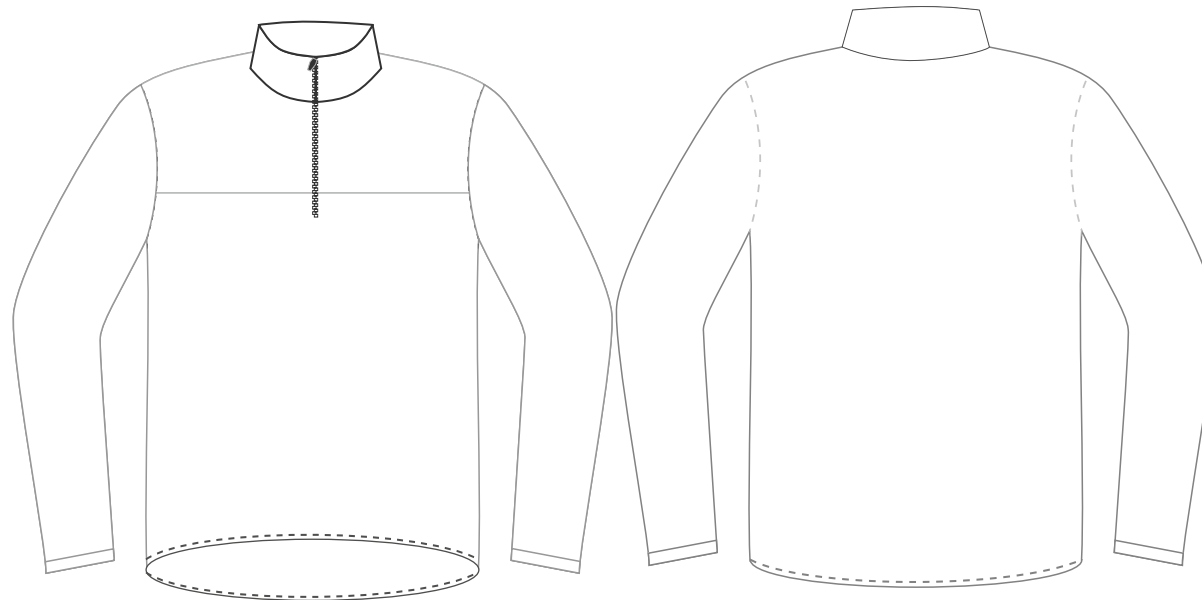

# MIDLAYER SIZE GUIDE

KIDS SIZE	4	8	12	16/XS
CHEST	42 CM	46 CM	50 CM	54 CM

ADULTS SIZE	S	M	L	XL	2XL	3XL	4XL	5XL
CHEST	56 CM	58 CM	60 CM	62 CM	64 CM	66 CM	69 CM	75 CM

**PLEASE CONTACT US PRIOR TO ORDERING IF YOU HAVE ANY SIZING QUERIES: [ENQUIRIES@HARLEQUINTEAMWEAR.CO.UK](mailto:ENQUIRIES@HARLEQUINTEAMWEAR.CO.UK)**

MEASUREMENTS ARE TAKEN FROM UNDERARM TO UNDERARM ACROSS THE FRONT OF THE GARMENT

ALL GARMENTS HAVE A MANUFACTURING TOLERANCE OF 1CM +/-