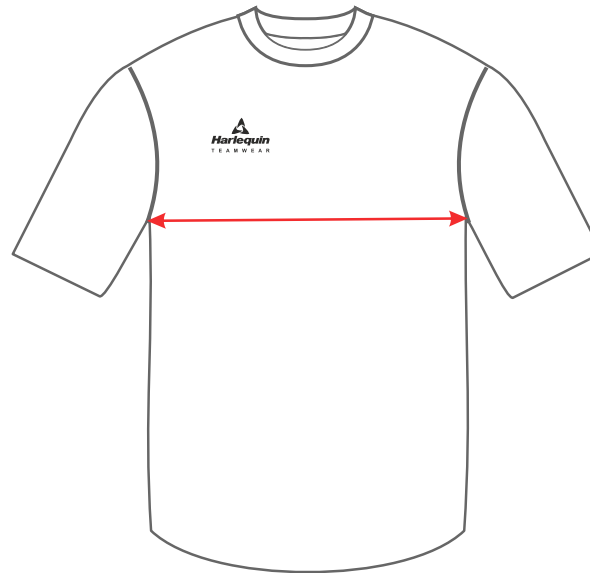

T-SHIRT SIZE GUIDE

KIDS SIZE	4	8	12	16/XS	ADULTS SIZE	S	M	L	XL	2XL	3XL	4XL	5XL
CHEST	38 CM	42 CM	46 CM	50 CM	CHEST	52 CM	54 CM	56 CM	60 CM	62 CM	64 CM	66 CM	68 CM

PLEASE CONTACT US PRIOR TO ORDERING IF YOU HAVE ANY SIZING QUERIES: ENQUIRIES@HARLEQUINTEAMWEAR.CO.UK

MEASUREMENTS ARE TAKEN FROM UNDERARM TO UNDERARM ACROSS THE FRONT OF THE GARMENT

ALL GARMENTS HAVE A MANUFACTURING TOLERANCE OF 1CM + / -