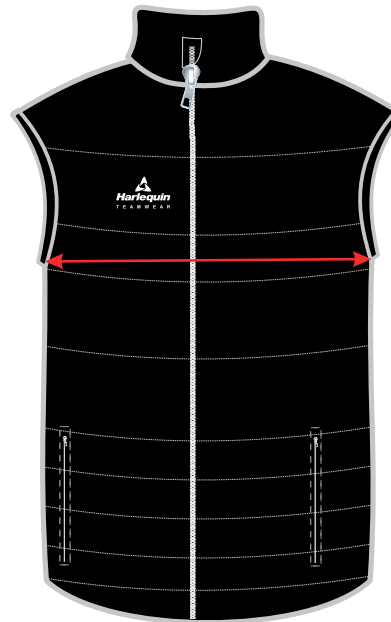

PUFFER GILET SIZE GUIDE

KIDS SIZE	4	8	12	16/XS
CHEST	43 CM	47 CM	51 CM	55 CM

ADULTS SIZE	S	M	L	XL	2XL	3XL	4XL	5XL
CHEST	57 CM	59 CM	63 CM	65 CM	67 CM	69 CM	71 CM	73 CM

PLEASE CONTACT US PRIOR TO ORDERING IF YOU HAVE ANY SIZING QUERIES: ENQUIRIES@HARLEQUINTEAMWEAR.CO.UK

MEASUREMENTS ARE TAKEN FROM UNDERARM TO UNDERARM ACROSS THE FRONT OF THE GARMENT

ALL GARMENTS HAVE A MANUFACTURING TOLERANCE OF 1CM + / -