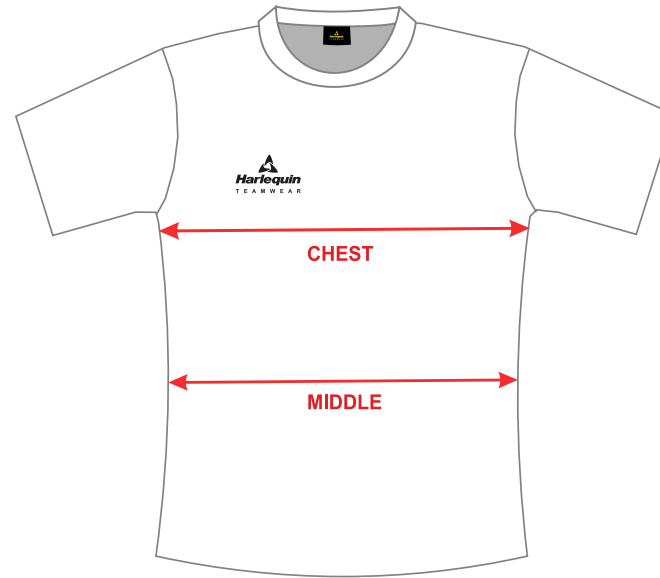

LADIES T SHIRT SIZE GUIDE

ADULTS SIZE	8	10	12	14	16	18	20
CHEST	46 CM	48 CM	50 CM	52 CM	56 CM	58 CM	60 CM
MIDDLE	42 CM	44 CM	46 CM	48 CM	50 CM	52 CM	54 CM

PLEASE CONTACT US PRIOR TO ORDERING IF YOU HAVE ANY SIZING QUERIES: ENQUIRIES@HARLEQUINTEAMWEAR.CO.UK

MEASUREMENTS ARE TAKEN FROM UNDERARM TO UNDERARM ACROSS THE FRONT OF THE GARMENT

ALL GARMENTS HAVE A MANUFACTURING TOLERANCE OF 1CM + / -