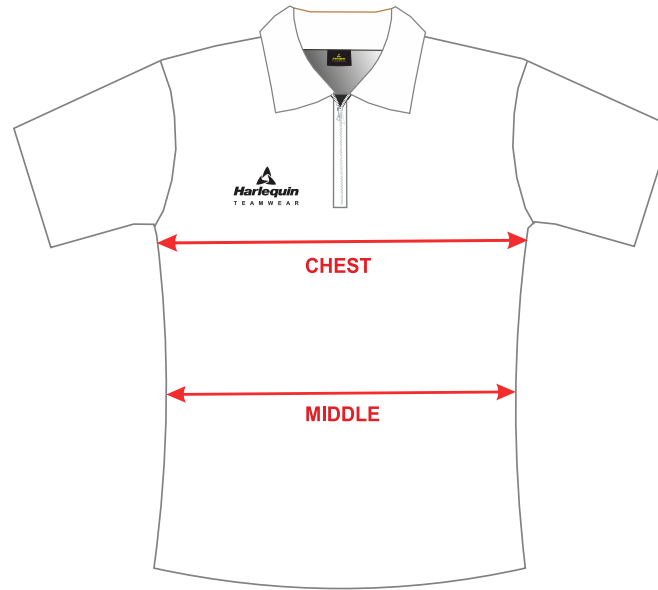

# LADIES POLO SIZE GUIDE

ADULTS SIZE	8	10	12	14	16	18	20
CHEST	46 CM	48 CM	50 CM	52 CM	56 CM	58 CM	60 CM
MIDDLE	42 CM	44 CM	46 CM	48 CM	50 CM	52 CM	54 CM

**PLEASE CONTACT US PRIOR TO ORDERING IF YOU HAVE ANY SIZING QUERIES: [ENQUIRIES@HARLEQUINTEAMWEAR.CO.UK](mailto:ENQUIRIES@HARLEQUINTEAMWEAR.CO.UK)**

MEASUREMENTS ARE TAKEN FROM UNDERARM TO UNDERARM ACROSS THE FRONT OF THE GARMENT

ALL GARMENTS HAVE A MANUFACTURING TOLERANCE OF 1CM + / -