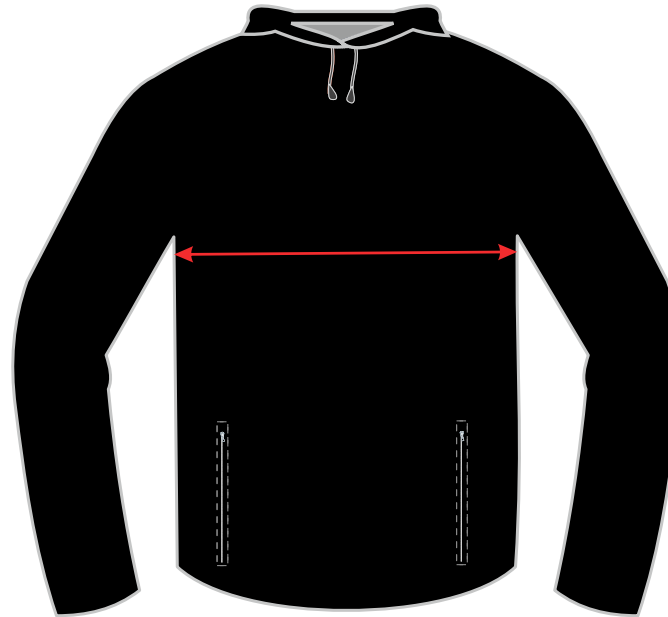

HOODIE SIZE GUIDE

KIDS SIZE	4	8	12	16/XS	ADULTS SIZE	S	M	L	XL	2XL	3XL	4XL	5XL
CHEST	38 CM	42 CM	46 CM	50 CM	CHEST	54 CM	56 CM	58 CM	60 CM	62 CM	64 CM	66 CM	68 CM

PLEASE CONTACT US PRIOR TO ORDERING IF YOU HAVE ANY SIZING QUERIES: ENQUIRIES@HARLEQUINTEAMWEAR.CO.UK

MEASUREMENTS ARE TAKEN FROM UNDERARM TO UNDERARM ACROSS THE FRONT OF THE GARMENT

ALL GARMENTS HAVE A MANUFACTURING TOLERANCE OF 1CM + / -