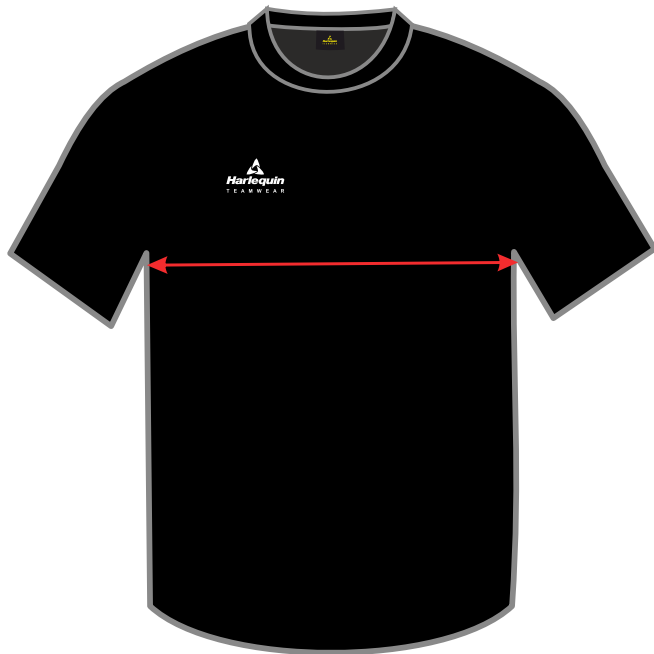

FOOTBALL SHIRT SIZE GUIDE

Shirt Sizing Instructions

1. Place a shirt which fits well on a flat surface
2. Measure the distance from underarm to underarm across the front of the shirt only in centimetres
3. Compare to the dimensions below to determine your size

KIDS SIZE	4	8	12	16/XS
CHEST	38 CM	42 CM	46 CM	50 CM

ADULTS SIZE	S	M	L	XL	2XL	3XL	4XL	5XL	6XL
CHEST	52 CM	54 CM	57 CM	60 CM	63 CM	66 CM	69 CM	72 CM	75 CM

IMPORTANT NOTE: EVERY SHIRT MANUFACTURER HAS DIFFERENT SIZING. PLEASE CHECK YOUR SIZE PRIOR TO ORDER
PLEASE CONTACT US PRIOR TO ORDERING IF YOU HAVE ANY SIZING QUERIES: ENQUIRIES@HARLEQUINTEAMWEAR.CO.UK