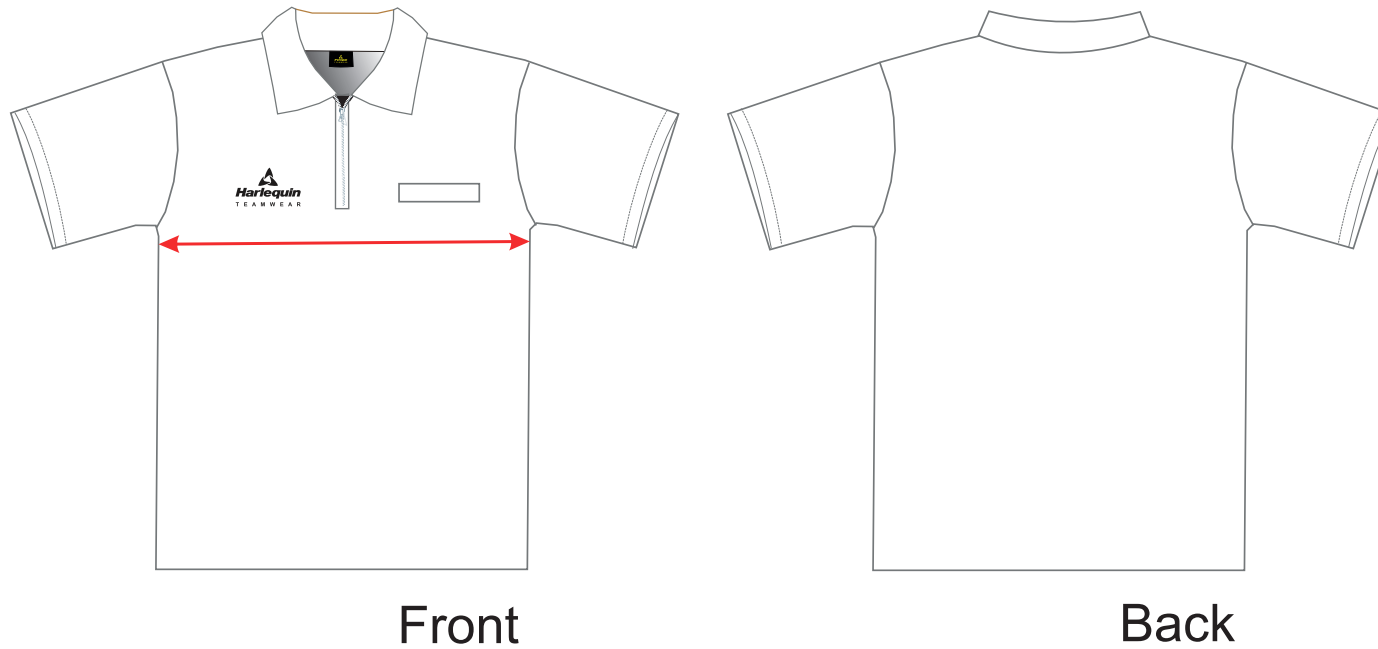

MENS DARTS SHIRT SIZE GUIDE

Harlequin Adult Dart Shirt Sizes						TOLERANCE OF 1CM +/-			
	XS	S	M	L	XL	2XL	3XL	4XL	5XL
HALF CHEST	51 CM	53 CM	55 CM	57 CM	59 CM	61 CM	63 CM	65 CM	67 CM

ANY SIZING ISSUES PLEASE EMAIL US: ENQUIRIES@HARLEQUINTEAMWEAR.CO.UK