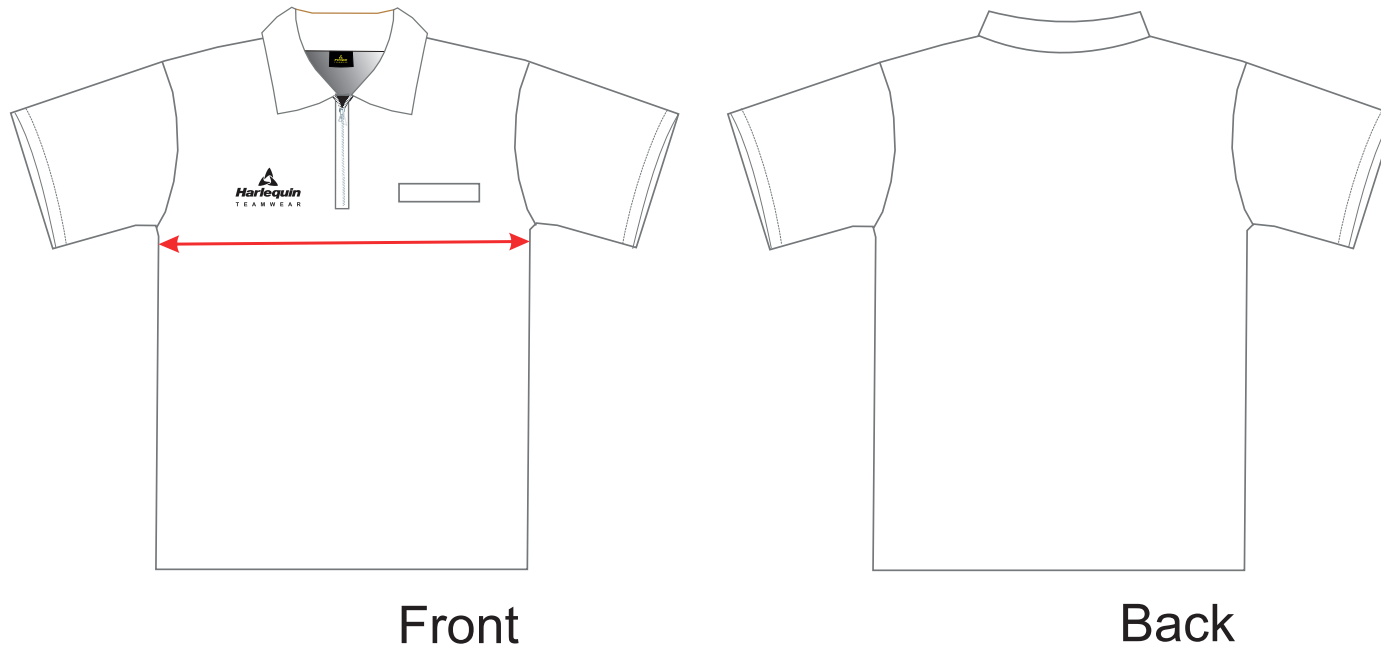

YOUTHS DARTS SHIRT SIZE GUIDE

Harlequin Youth Dart Shirt Sizes					TOLERANCE OF 1CM +/-	
	7/8 XS	9/10 S	11/12 M	13 L	14/15 XL	
HALF CHEST	40 CM	42 CM	44 CM	46 CM	48 CM	

ANY SIZING ISSUES PLEASE EMAIL US: ENQUIRIES@HARLEQUINTEAMWEAR.CO.UK