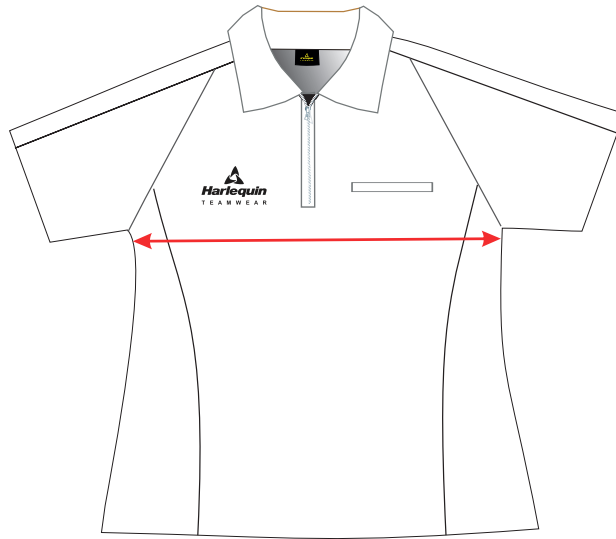

LADIES DARTS SHIRT SIZE GUIDE

Front